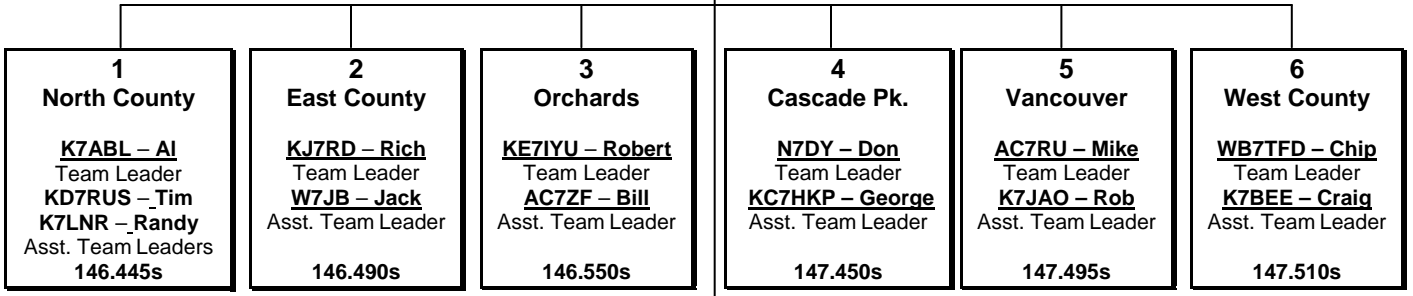

Geographic Teams