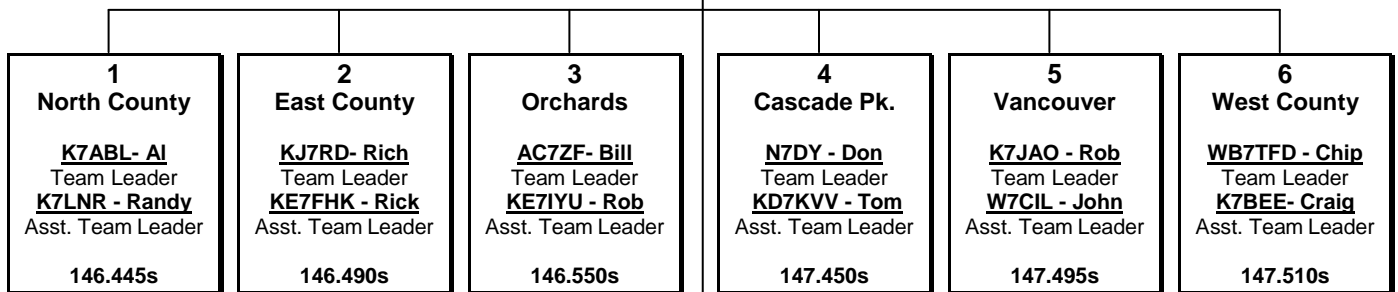

Geographic Teams