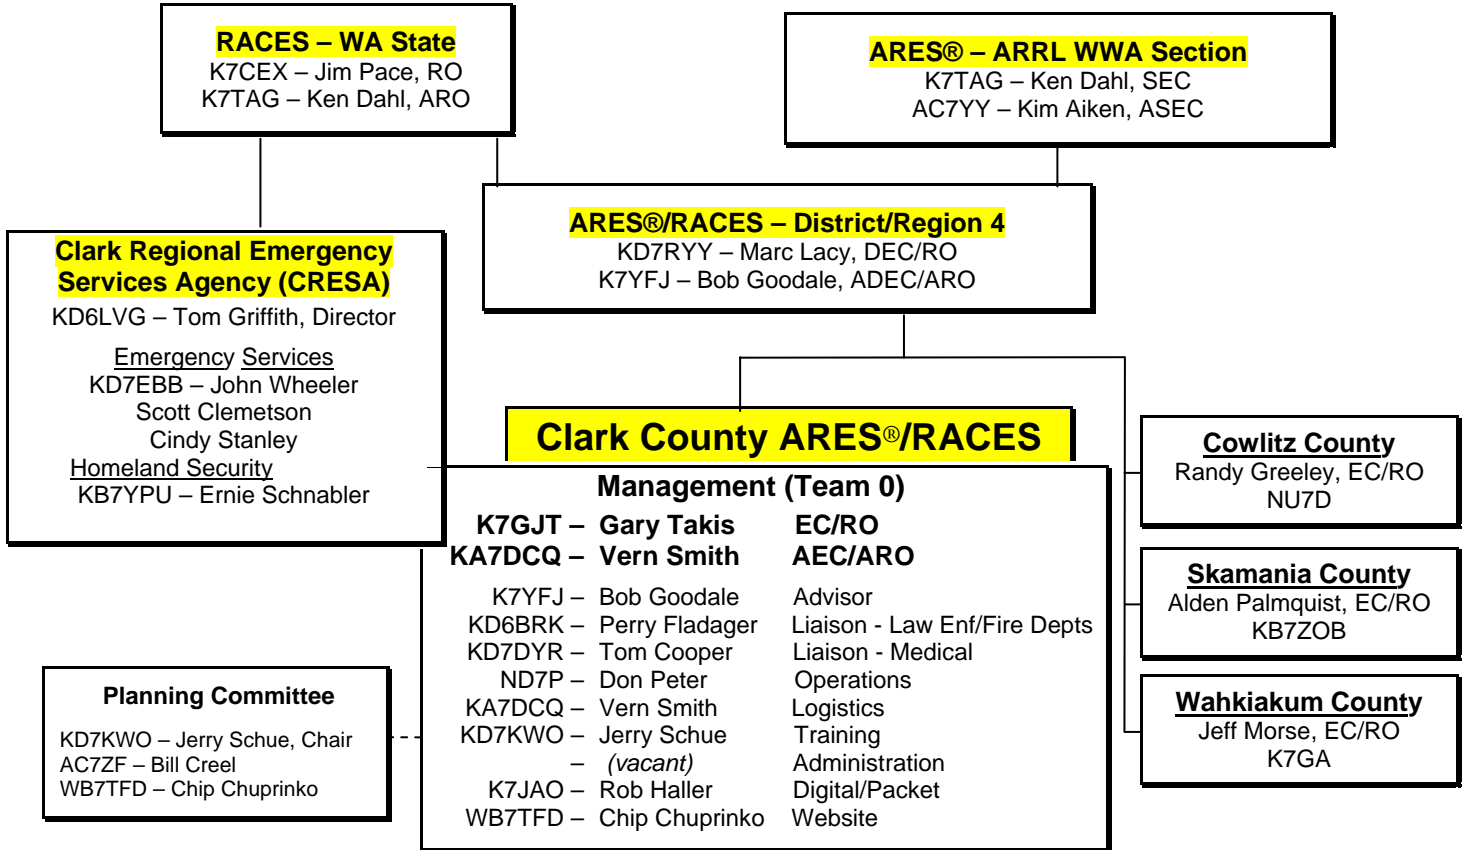

Clark County ARES®/RACES – Organization Chart

As of: May 20, 2009

CRESA – Clark Regional Emergency Services Agency
RO – Radio Officer (RACES)
ARO – Assistant Radio Officer

EC – Emergency Coordinator (ARES®)
AEC – Assistant Emergency Coordinator
DEC – District Emergency Coordinator
ADEC – Assistant District Emergency Coordinator
SEC – Section (ARRL) Emergency Coordinator
ASEC – Asst. Section Emergency Coordinator