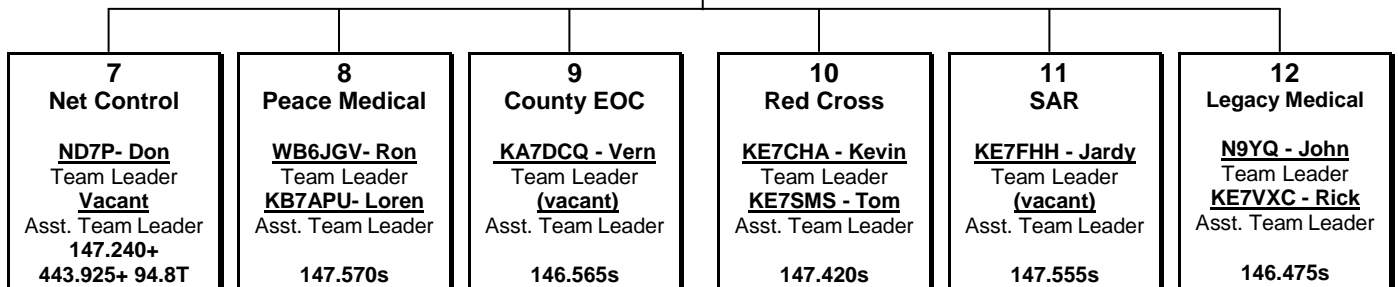

Specialized Teams

Revised: 10/10/2011

(File Under Appendix B in Your Operations Manual)