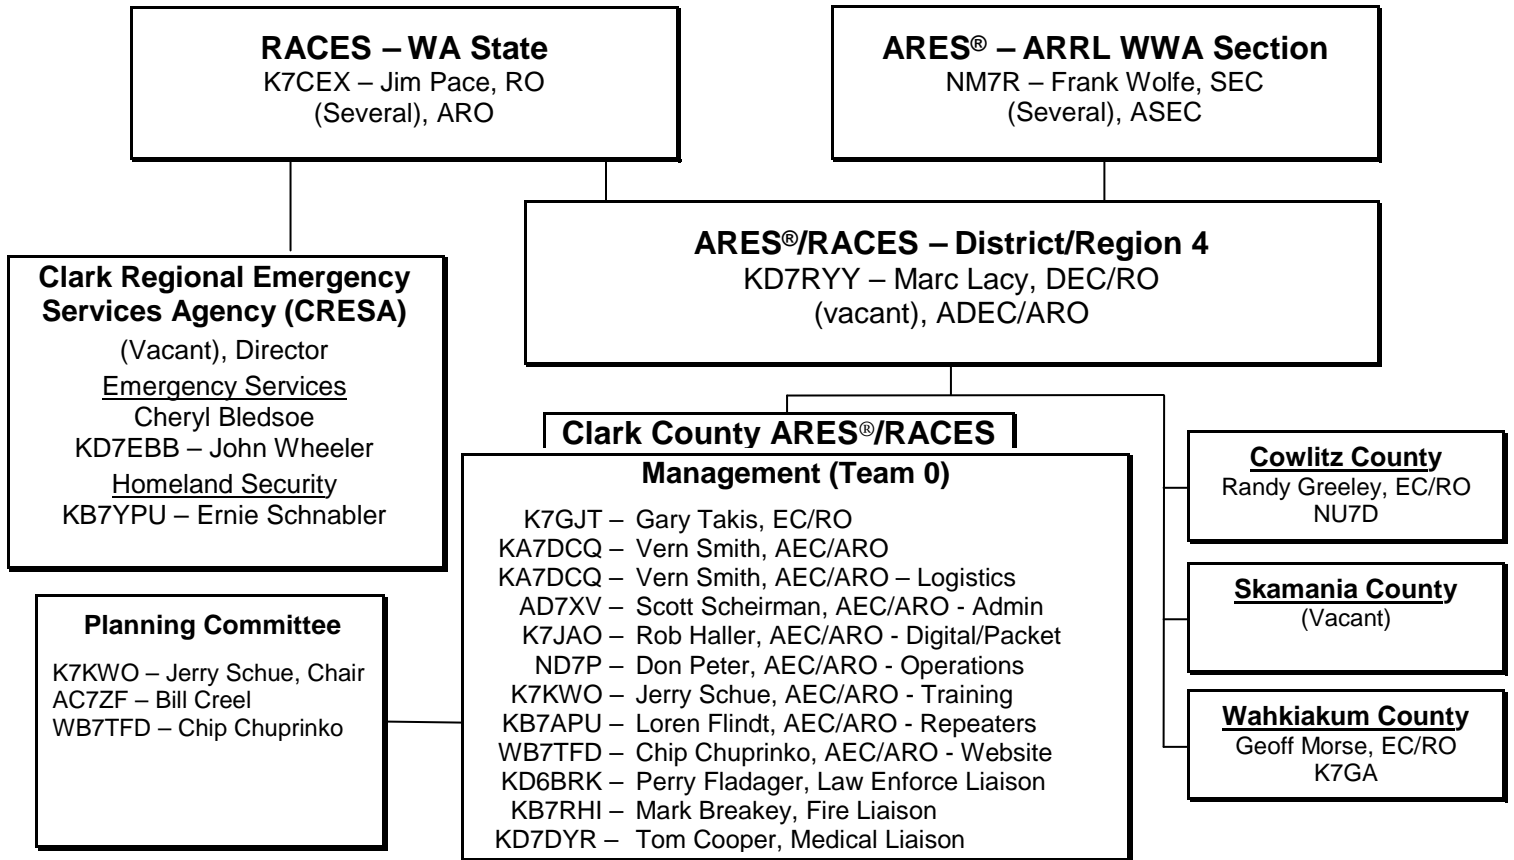

Clark County ARES®/RACES – Organization Chart

As of: Oct 10, 2011

CRESA – Clark Regional Emergency Services Agency
RO – Radio Officer (RACES)
ARO – Assistant Radio Officer

EC – Emergency Coordinator (ARES®)
AEC – Assistant Emergency Coordinator
DEC – District Emergency Coordinator
ADEC – Assistant District Emergency Coordinator
SEC – Section (ARRL) Emergency Coordinator
ASEC – Asst. Section Emergency Coordinator